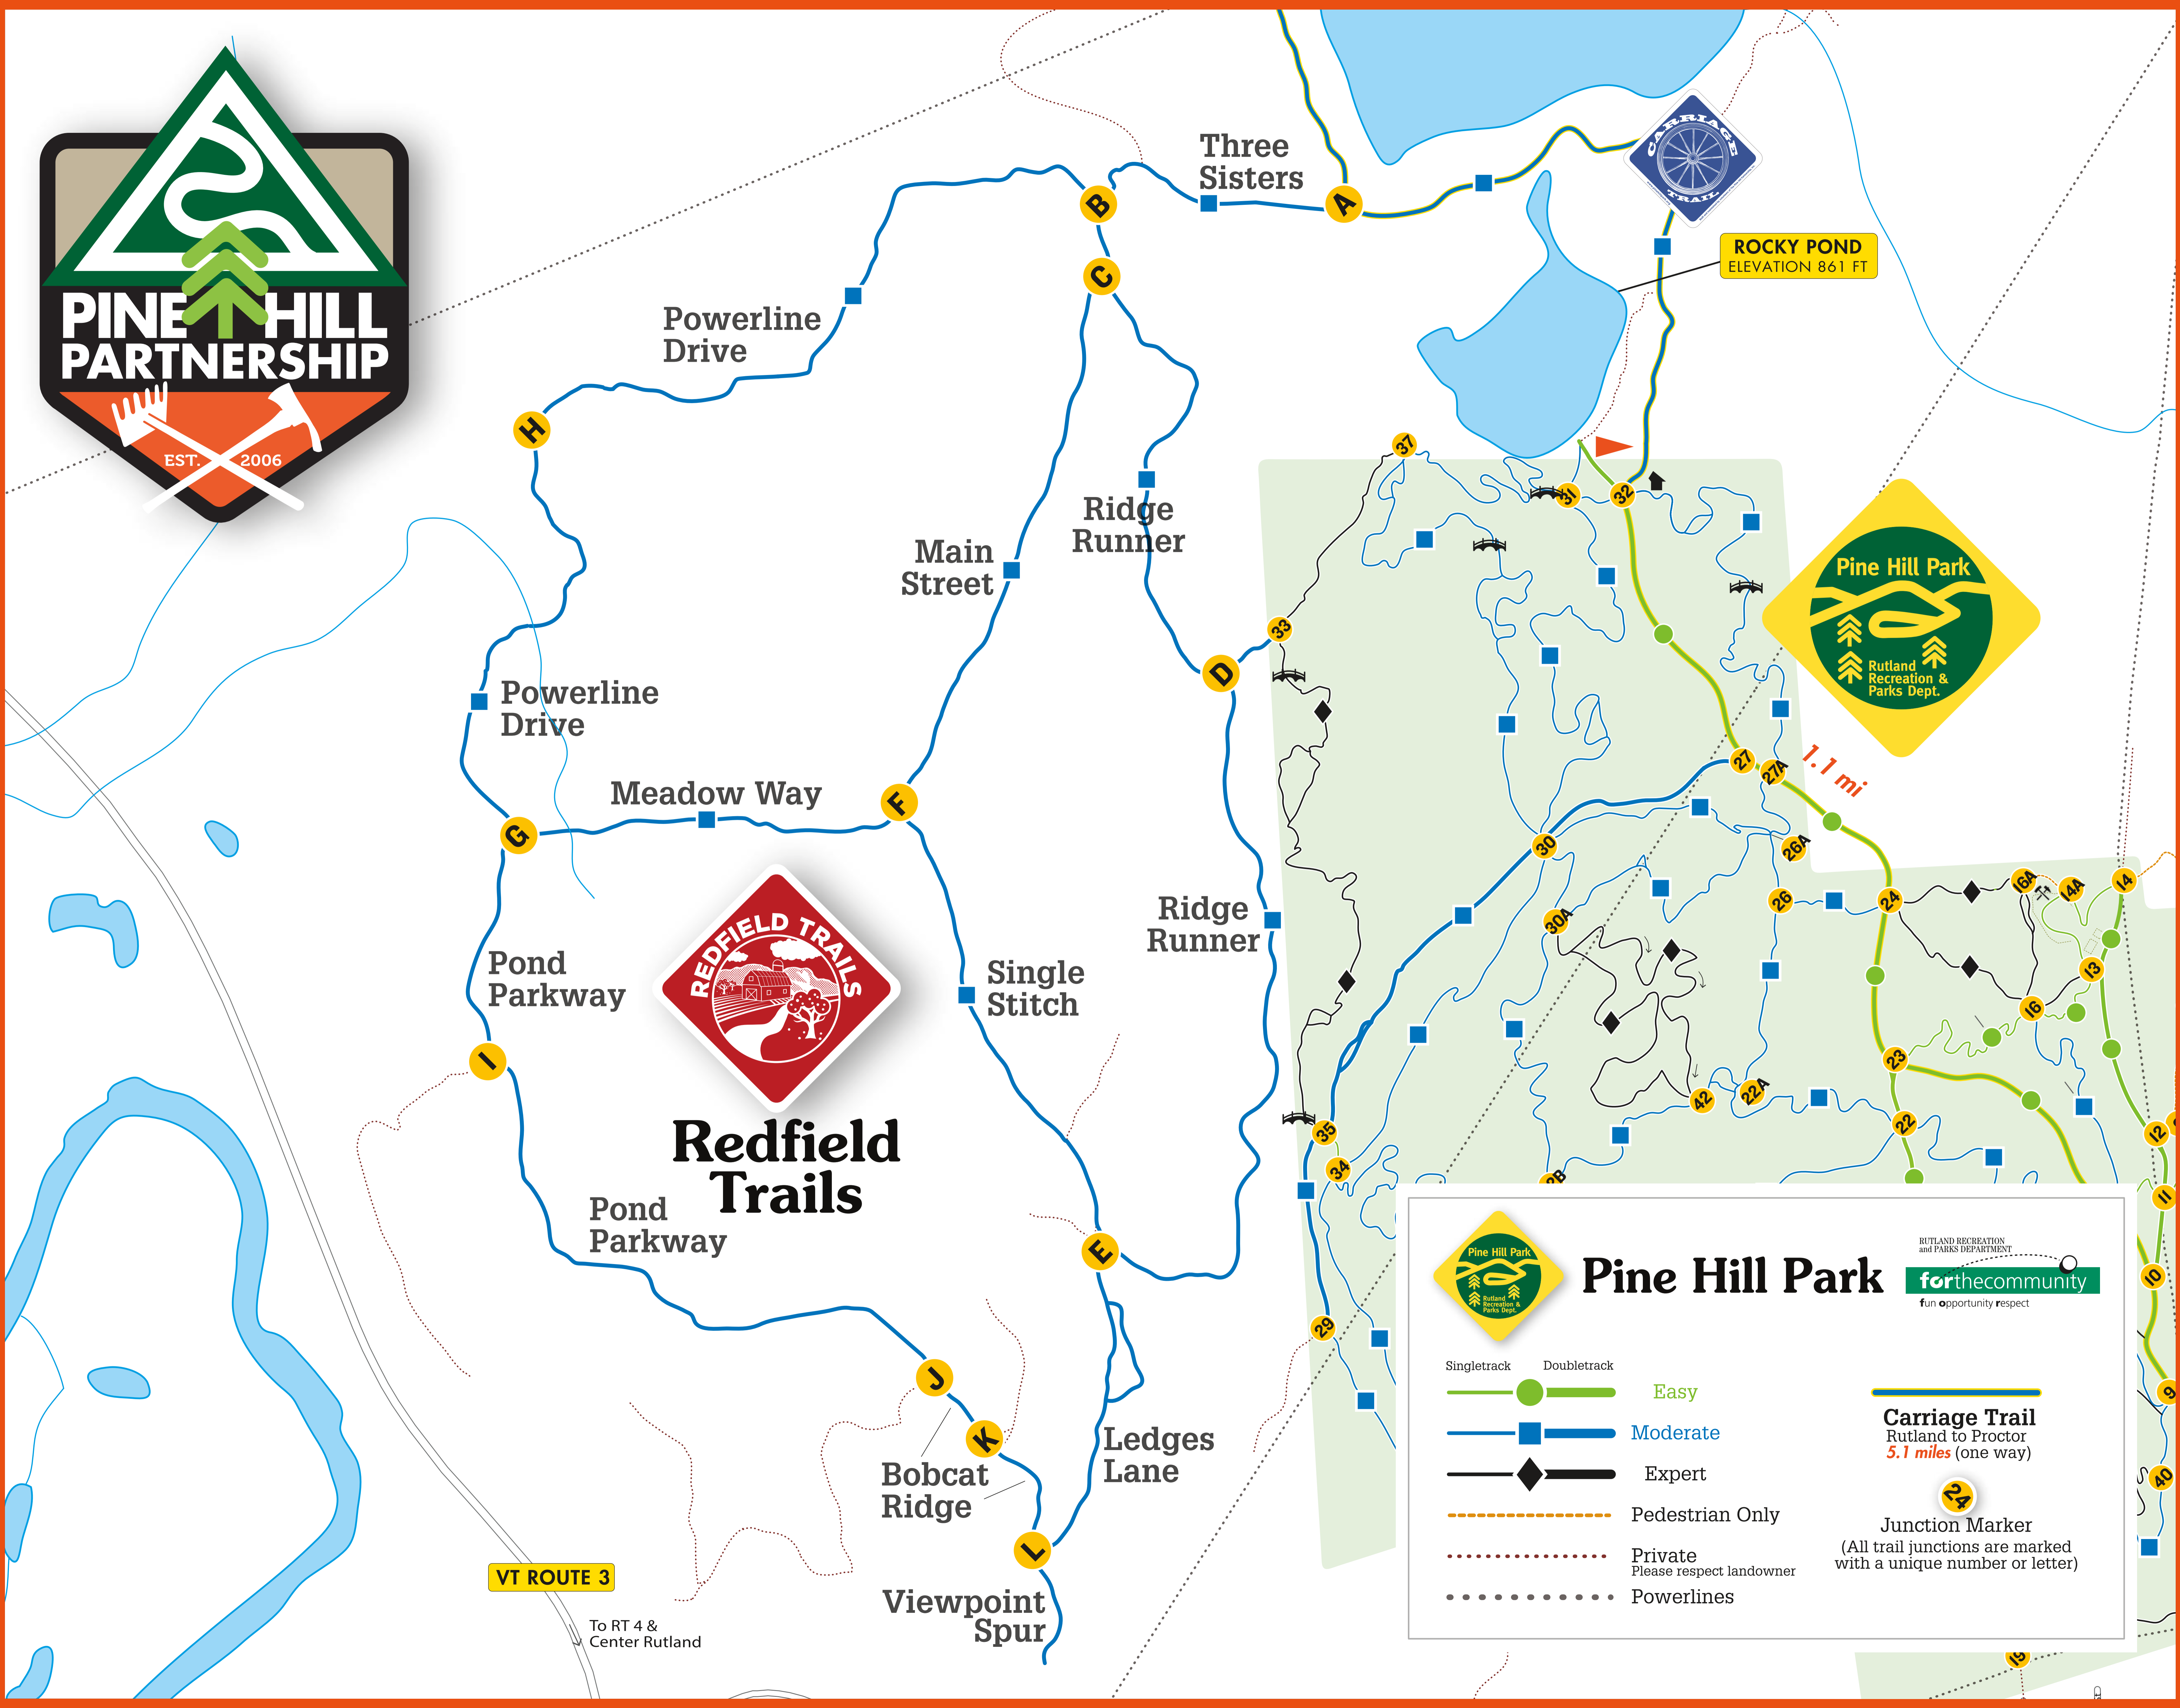

**ROCKY POND**  
ELEVATION 861 FT

**Redfield Trails**

**Pine Hill Park**

RUTLAND RECREATION and PARKS DEPARTMENT  
**forthecommunity**  
fun opportunity respect

- Singletrack Doubletrack
- Easy
- Moderate
- Expert
- Pedestrian Only
- Private  
Please respect landowner
- Powerlines

**Carriage Trail**  
Rutland to Proctor  
5.1 miles (one way)

Junction Marker  
(All trail junctions are marked with a unique number or letter)

**VT ROUTE 3**  
To RT 4 & Center Rutland